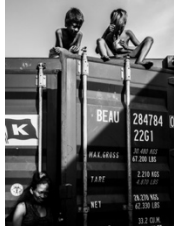

CHRISTINE PARK GALLERY

Xyza Cruz Bacani

Jennelyn Bargo stands outside their cargo box home, 2020

Signed on recto

Giclée print on Hahnemühle William Turner paper

20 x 16 in

50.8 x 40.6 cm

Edition of 10 plus 3 artist's proofs
(XCB199)