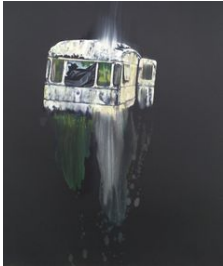

(NA044)

[View detail](#)

Nick Archer
Ice Van, 2019
Signed and dated on verso
Acrylic on black sandpaper
39 3/8 x 27 1/2 in
100 x 70 cm

(NA045)

[View detail](#)

Nick Archer
Somewhere Where The Grass Is Greener, 2021
Signed and dated on verso
Oil on canvas
66 1/8 x 52 in
168 x 132 cm

(NA035)

[View detail](#)

Nick Archer
Fools Gold, 2021
Signed and dated on verso
Oil on polyester
24 3/8 x 30 1/4 in
62 x 77 cm

[View detail](#)

(NA038)

Nick Archer
Broken, 2021
Signed on verso
Oil on black sand cloth
54 3/4 x 45 5/8 in
139 x 116 cm